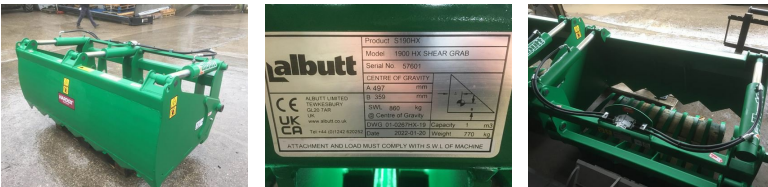

New ~ To Order

Albutt Shear grabs

REF: VARIOUS DEPOT: LEVENS

POA

BRAND: ALBUTT

| YEAR | HOURS/MILES | WEIGHT |
|------|-------------|--------|
| - | - | - |

Key features

- S190HX
- Triple hydraulic rams
- Capacity 1 cubed
- Hardox cutting blade and tines
- S160HX
- Twin hydraulic rams
- Capacity 0.85m cubed
- Hardox cutting blade and tines