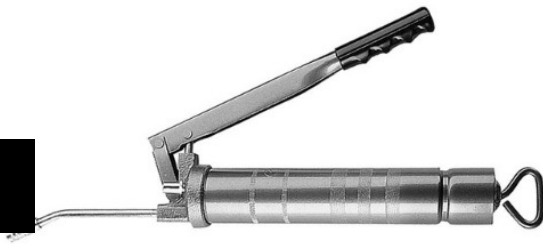

## Samoa 500cc Lever Action Grease Pump

REF: N/A DEPOT: LEVENS

**£25** + VAT

BRAND: SAMOA

YEAR	HOURS/MILES	WEIGHT
-	-	-

500cc lever action grease pump includes filler valve, rigid stem with 4-jaw hydraulic connector.

### Key features

Universal grease pumps to be used with 400 g (14 oz) grease cartridges or with bulk grease. Bulk grease loading by suction or using a filler pump.

Pump locking with ratchet.

Maximum working pressure: 500 bar (7,250 psi)