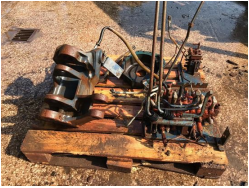

Used

Kubota Spares

REF: N/A DEPOT: LEVENS

POA

BRAND: KUBOTA

YEAR	HOURS/MILES	WEIGHT
-	-	-

Key features

- Kingpost.
- Valve block.
- rotary joint.
- Sold as seen.