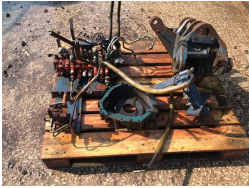

Used

Kubota Spares

REF: N/A DEPOT: LEVENS

POA

BRAND: KUBOTA

YEAR	HOURS/MILES	WEIGHT
-	-	-

Key features

- Kingpost.
- Valve block.
- rotary joint.
- Sold as seen.