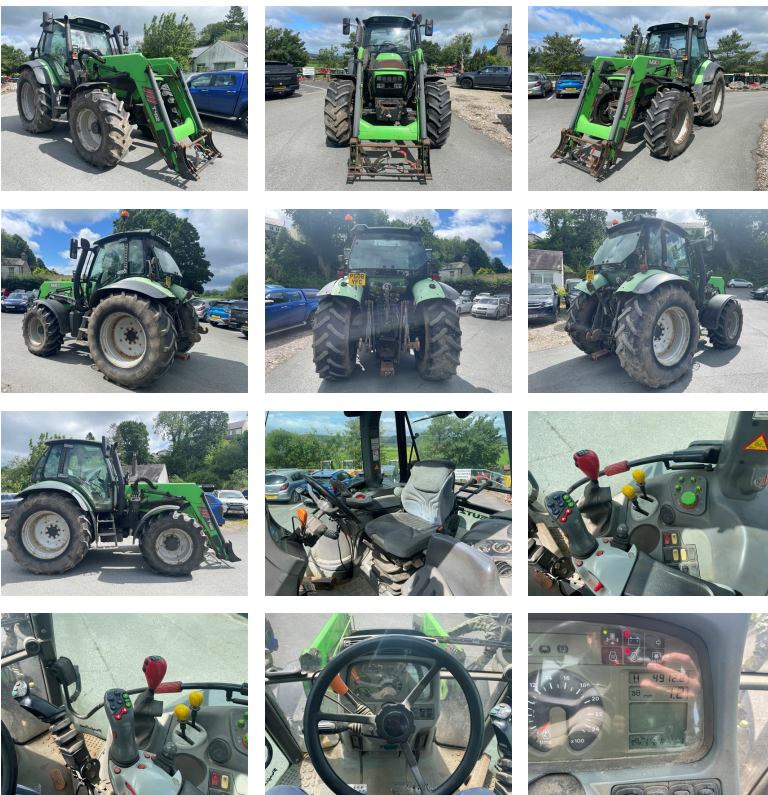

LEVENS

015395 60833

Ivy House Works LA8 8PG

WASHINGTON

0191 8160991

26 Brindley Road NE37 2SB

SKIPTON

01756 701166

Unit 2, Snaygill Industrial Estate BD23 2QR

CHORLEY

01772 426248

Unit 3M, Eaton Point PR7 7NG