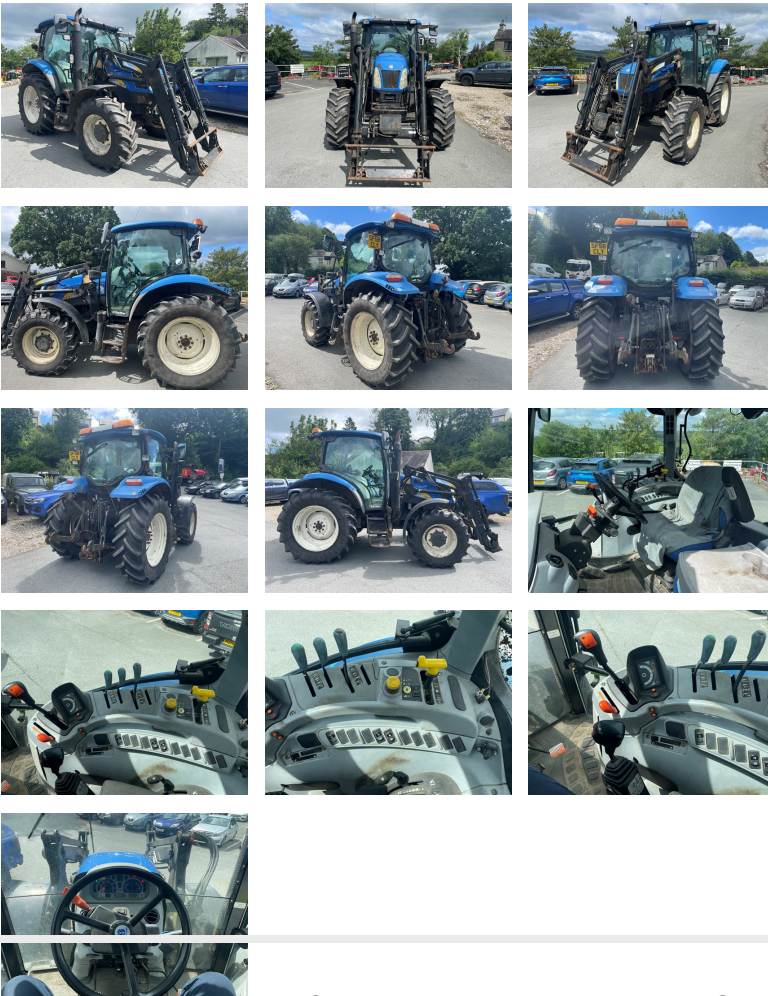

LEVENS

015395 60833

Ivy House Works LA8 8PG

WASHINGTON

0191 8160991

26 Brindley Road NE37 2SB

SKIPTON

01756 701166

Unit 2, Snaygill Industrial Estate BD23 2QR

CHORLEY

01772 426248

Unit 3M, Eaton Point PR7 7NG