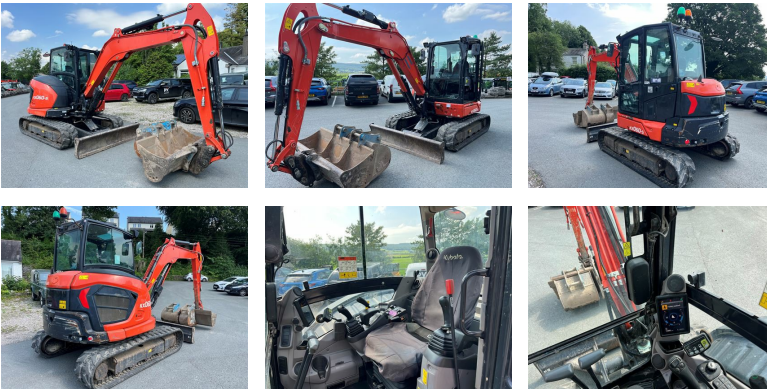

Kubota KX060-5 Excavator

REF: 12446 DEPOT: LEVENS

£25,995 + VAT

BRAND: KUBOTA

YEAR	HOURS/MILES	WEIGHT
2022	3200	-

Key features

- Hammer Lines
- Rubber tracks
- Blade
- 2 speed tracking
- Anti theft system
- Hydraulic hitch

Note: We move machines to keep them in good working order. Hours are approximate.

LEVENS

015395 60833

Ivy House Works LA8 8PG

WASHINGTON

0191 8160991

26 Brindley Road NE37 2SB

SKIPTON