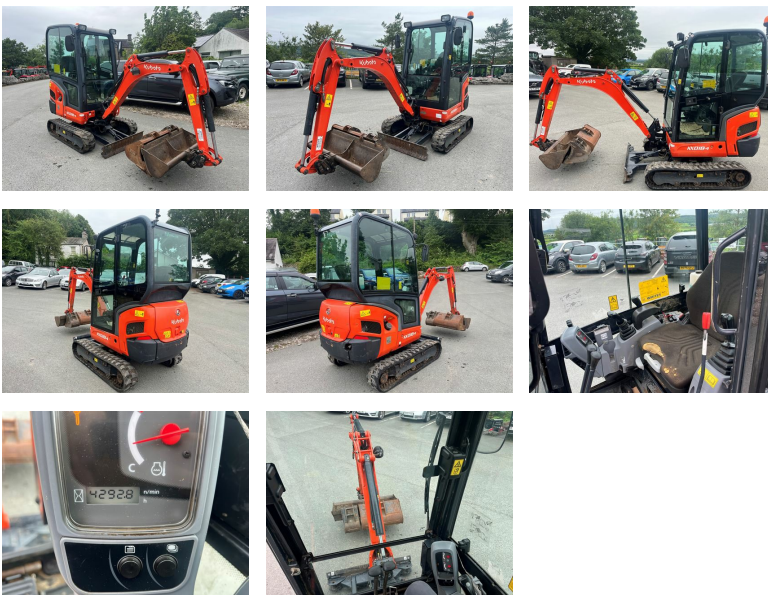

Kubota KX018-4 Excavator

REF: 71599 DEPOT: LEVENS

£12,995 + VAT

BRAND: KUBOTA

YEAR	HOURS/MILES	WEIGHT
2021	4295	-

Key features

- 1.8 tonne
- 2 speed tracking
- Vari width track
- Blade
- Rubber tracks
- Anti-theft system

Note: We move machines to keep them in good working order. Hours are approximate.

LEVENS

015395 60833

Ivy House Works LA8 8PG

WASHINGTON

0191 8160991

26 Brindley Road NE37 2SB

SKIPTON