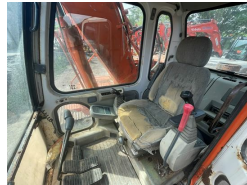

## Key features

- 13 Tonne
- Steel Tracks
- Hydraulic Hitch
- Hammer Lines

*Note: We move machines to keep them in good working order. Hours are approximate.*