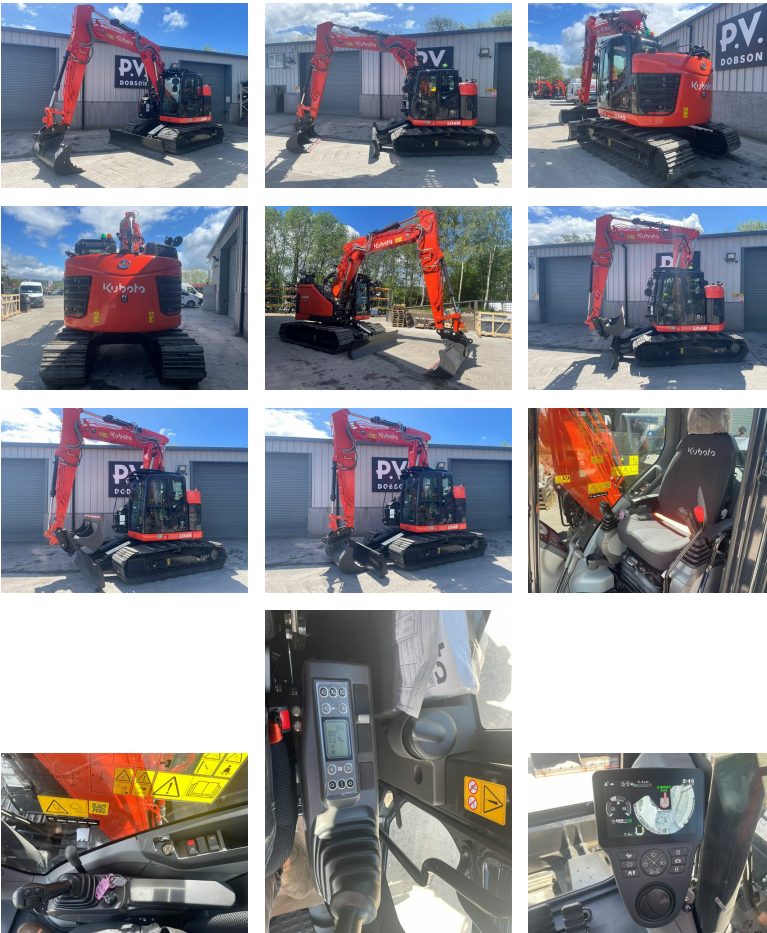

New ~ In Stock

Kubota U145 2PB Excavator

REF: STOCK DEPOT: LEVENS

POA

BRAND: KUBOTA

YEAR	HOURS/MILES	WEIGHT
-	-	-

Key features

- 14.6 Tonne
- Metal Tracks
- 4 Cylinder Diesel Isuzu VD-4JJ1X Engine
- Stage 5 Emissions
- Auto Idling
- Auto Idle And Idle Shut Down
- 3 Engine Work Modes
- 2 Speed Tracking With Auto-Shift
- Blade
- Twin Hydraulic Lines
- AUX 1 126L/Min
- AUX 2 60.5 L/Min
- Power Save Control
- Spool Stoke Control
- Boom Down Energy Save (BES)
- 7" Colour LED Monitor
- 230 Degree Surround View Camera
- Automatic Air Conditioning
- Refueling Pump