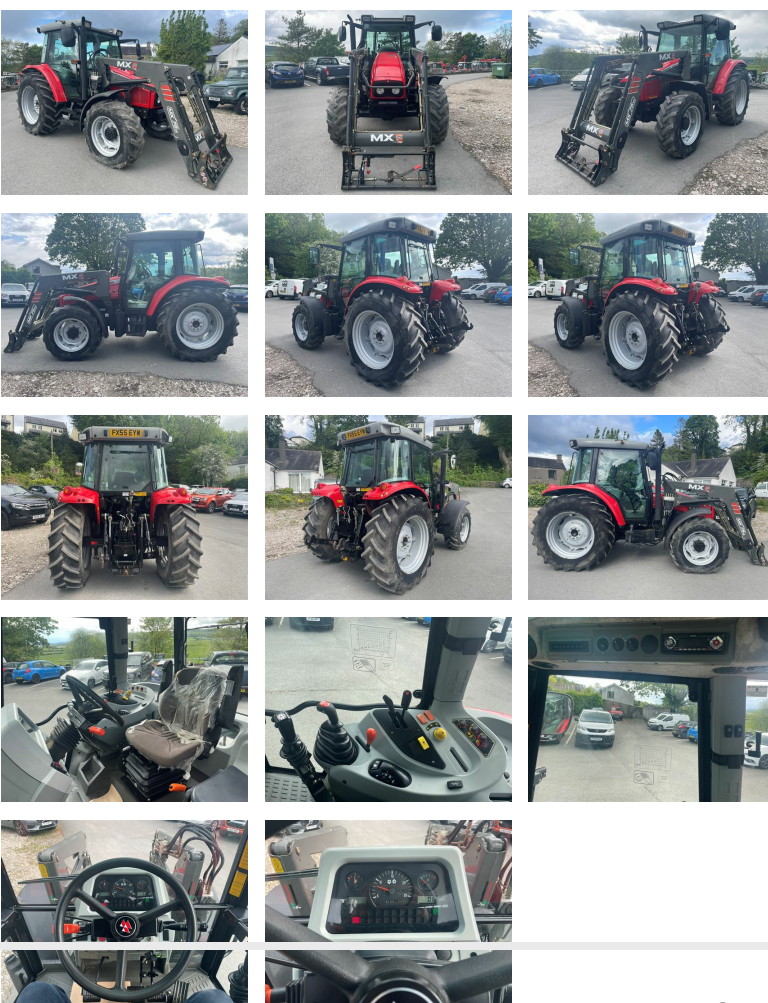

Used 2005 ~ In Stock

Massey Ferguson 5455 Loader Tractor

REF: FX55 EYW DEPOT: LEVENS

£28,950 + VAT

BRAND: MASSEY FERGUSON

YEAR	HOURS/MILES	WEIGHT
2005	2435	-

Key features

- 100hp
- 16x16 Manual Transmission
- Power Shuttle
- 2 Rear Spools
- Electronic Control Arms
- MX 75U Front Loader
- MX Headstock
- Air Seat
- Air Conditioning
- 13.6 R24 Front Tyres
- 16.9 R34 Rear Tyres

Note: We move machines to keep them in good working order. Hours are approximate.

LEVENS

015395 60833

Ivy House Works LA8 8PG

WASHINGTON

0191 8160991

26 Brindley Road NE37 2SB

SKIPTON