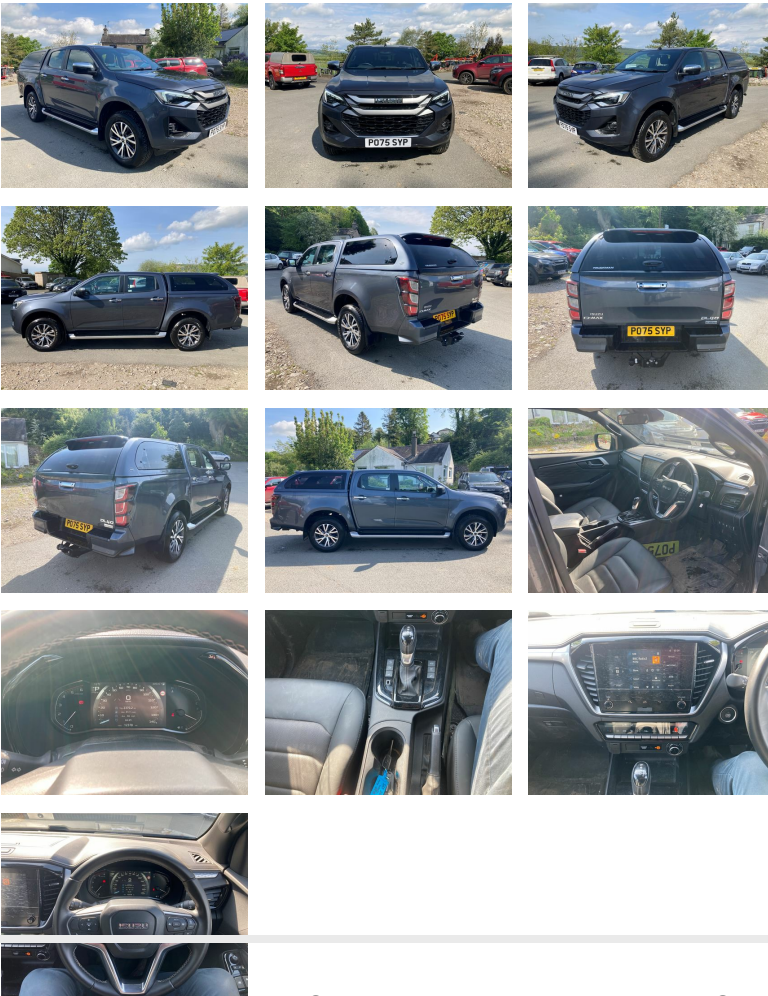

LEVENS

015395 60833

Ivy House Works LA8 8PG

WASHINGTON

0191 8160991

26 Brindley Road NE37 2SB

SKIPTON

01756 701166

Unit 2, Snaygill Industrial Estate BD23 2QR

CHORLEY

01772 426248

Unit 3M, Eaton Point PR7 7NG