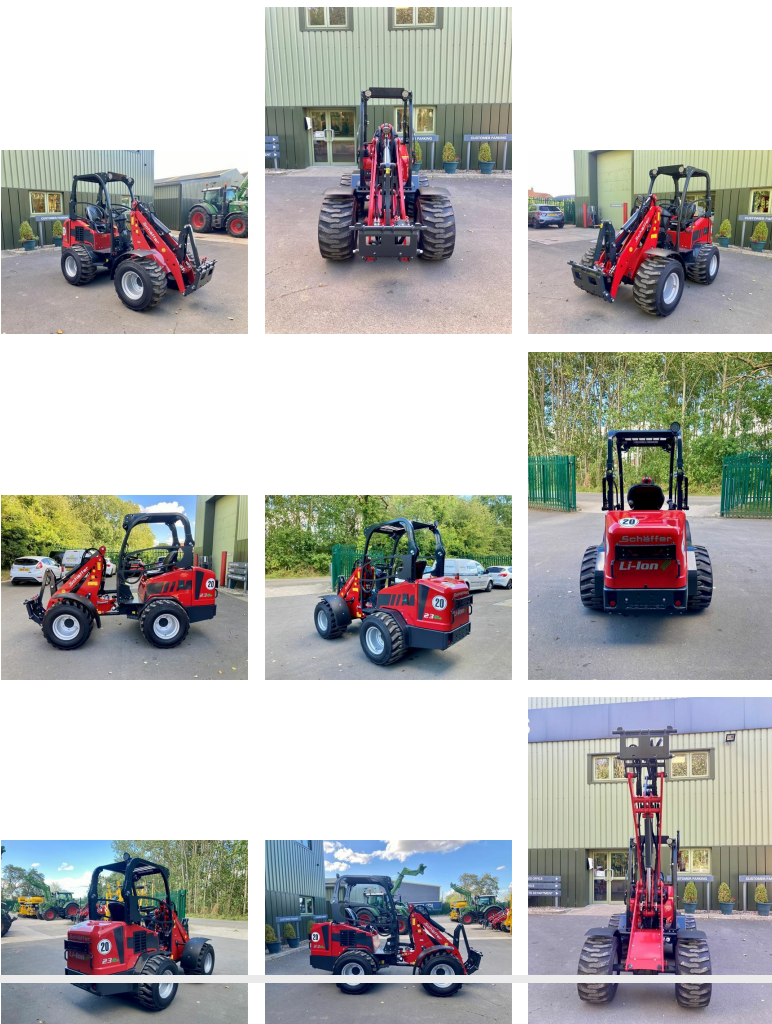

Schaeffer 23e Electric Wheeled Loader

REF: PVB 11002381

DEPOT: DALTON (NEAR THIRSK)

£45,000 + VAT

BRAND: SCHAEFFER

YEAR	HOURS/MILES	WEIGHT
2023	-	-

- 5,000 Charging Cycles/5 Year Battery Warranty
- Estimated Working Time On Full Charge 4 Hours

Key features

- 2.88m Lift Height (Bucket Pivot Point)
- 1,700kg Maximum Lift Capacity
- 21Kw Electric Drive
- 2 x 260V/6.7kw Li-ion Battery
- 20Km/h
- Wide Chassis
- 31 x 15.5 Tyres
- 42l/min Hydraulics
- Canopy
- SWH Headstock With Hydraulic Tool Lock