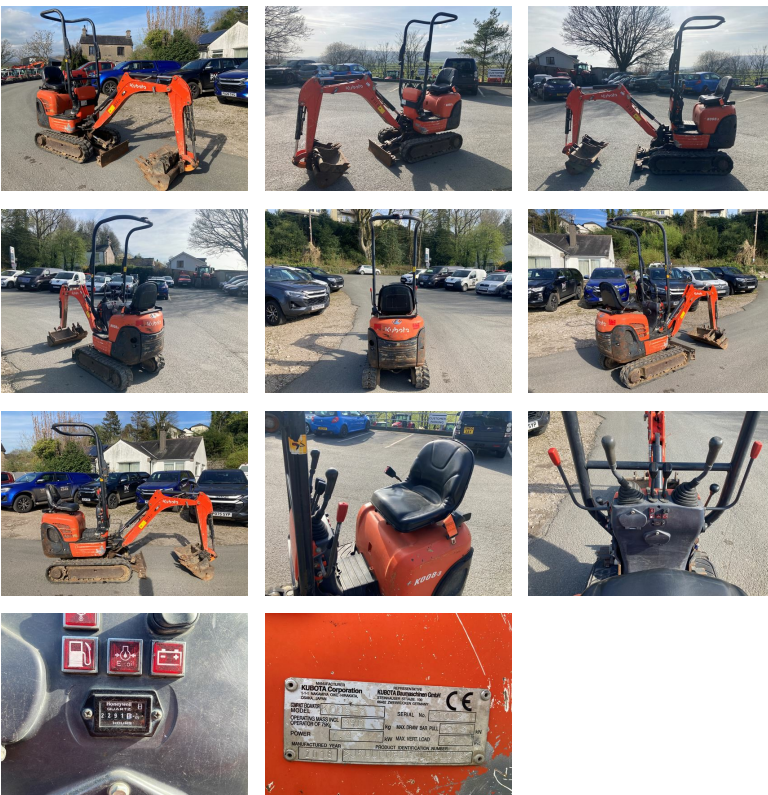

Kubota K008-3 Mini Excavator

REF: 31012 DEPOT: LEVENS

POA

BRAND: KUBOTA

YEAR	HOURS/MILES	WEIGHT
2018	2295	-

- Sold As Seen

Key features

- 1 Tonne
- Blade
- Rubber Tracks
- Vari Width Tracks
- Hammer Lines

Note: We move machines to keep them in good working order. Hours are approximate.

LEVENS

015395 60833

Ivy House Works LA8 8PG

WASHINGTON

0191 8160991

26 Brindley Road NE37 2SB

SKIPTON