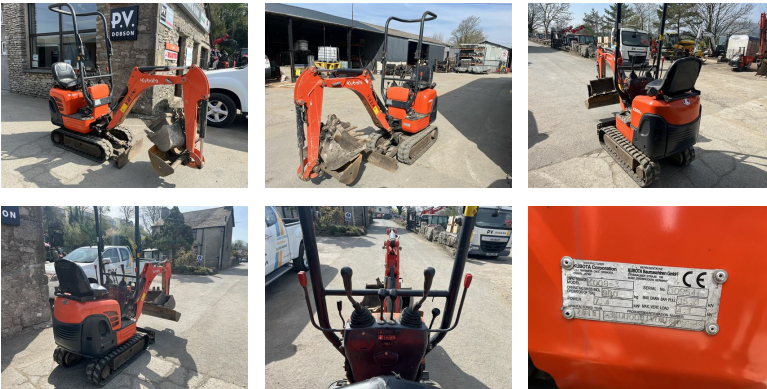

Kubota K008-3 Excavator

REF: 30954 DEPOT: LEVENS

POA

BRAND: KUBOTA

YEAR	HOURS/MILES	WEIGHT
2018	1620	-

Key features

- 1 tonne
- Blade
- Rubber Tracks
- Roll bar
- c/w 3 buckets
- Hammer lines

Note: We move machines to keep them in good working order. Hours are approximate.