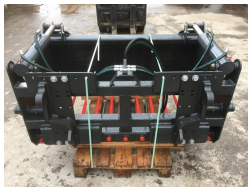

New ~ In Stock

P.V. DOBSON / 1/25/2024
Ivy House Works (82)
Levens: Ivye, Garton
LA8 8PG

MX Shear grabs

REF: N/A DEPOT: LEVENS

POA

BRAND: MX

YEAR	HOURS/MILES	WEIGHT
-	-	-

Key features

Selection of shear grabs

- Twin ram
- Bolt-on euro brackets
- SG120:
 - Width 1.44m
 - Heaped capacity 680l
- SG150:
 - Width 1.67m
 - Heaped capacity 810l

LEVENS

015395 60833

Ivy House Works LA8 8PG

WASHINGTON