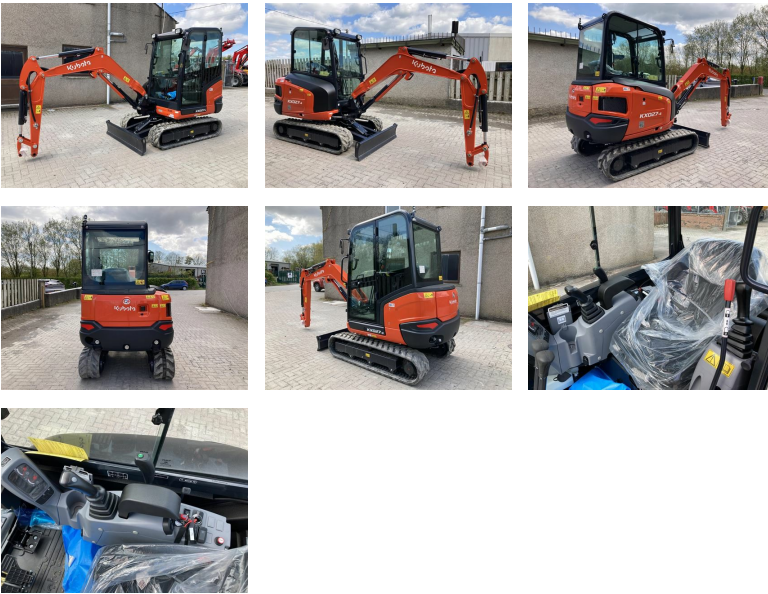

Kubota KX027-4 excavator

REF: VARIOUS DEPOT: LEVENS

POA

BRAND: KUBOTA

YEAR	HOURS/MILES	WEIGHT
2026	-	-

Key features

- 2.7 tonne
- Hammer lines
- 2 Speed tracking
- Blade
- Rubber tracks
- Anti-theft system
- Manual quick hitch
- C/W 3 buckets