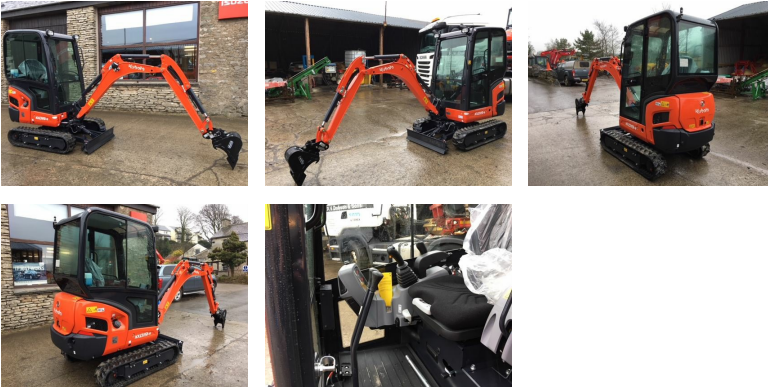

## Kubota KX019-4 excavator

REF: N/A DEPOT: LEVENS

# POA

BRAND: KUBOTA

YEAR	HOURS/MILES	WEIGHT
2023	-	1900

### Key features

- Mini excavator
- Vari tracks
- Long arm
- Hammer pipework
- Blade
- Anti-theft system