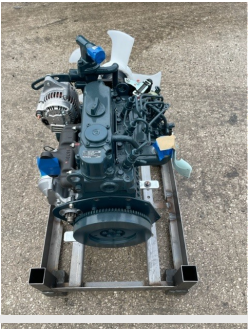

New ~ In Stock

Kubota D902 Engine - KX41-3

REF: EN-1J02214001 DEPOT: LEVENS

£3,100 + VAT

BRAND: KUBOTA

YEAR	HOURS/MILES	WEIGHT
-	-	-

Kubota D902 excavator spec engine. It will fit straight in a Kubota KX41-3. It also fits other mini digger applications.

Key features

18.5HP

New unused with 12 months warranty

Application: Kubota KX41-3 Excavator

LEVENS

015395 60833

Ivy House Works LA8 8PG

WASHINGTON