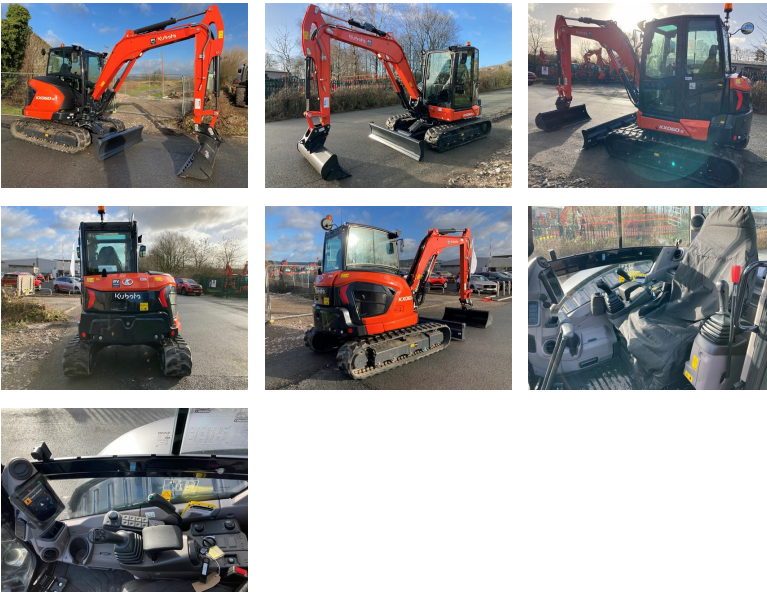

Ex-Demo ~ In Stock

## Kubota KX060-5 Excavator

REF: N/A DEPOT: LEVENS

**£49,750** + VAT

BRAND: KUBOTA

YEAR	HOURS/MILES	WEIGHT
2023	55	-

### Key features

- 6 tonne
- Hydraulic hitch
- Hammer lines
- 2 speed tracking
- Blade
- Rubber tracks
- Anti-theft system
- 3 buckets

*Note: We move machines to keep them in good working order. Hours are approximate.*