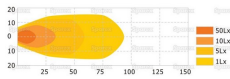

## Sparex LED Work Light, Round

REF: 112524 DEPOT: LEVENS

**£33.29** + VAT

BRAND: SPAREX

YEAR	HOURS/MILES	WEIGHT
------	-------------	--------

-	-	-
---	---	---

Interference: Class 1, 1840 Lumens Raw, 10-30V