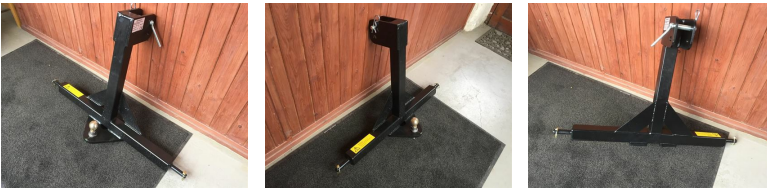

New ~ In Stock

Duvelsdorf Ball hitch

REF: VARIOUS DEPOT: LEVENS

£160 + VAT

BRAND: DUVELSDORF

YEAR	HOURS/MILES	WEIGHT
-	-	-

Key features

- 3 Point linkage ball hitch
- Can be used on front or rear linkage