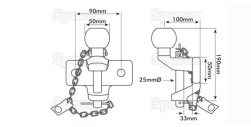

New

Sparex Double Duty Ball Hitch 50mm

REF: 18924 DEPOT: LEVENS

£68.92 + VAT

BRAND: SPAREX

YEAR	HOURS/MILES	WEIGHT
------	-------------	--------

-	-	-
---	---	---

Maximum Static Load Ball: 3500Kg