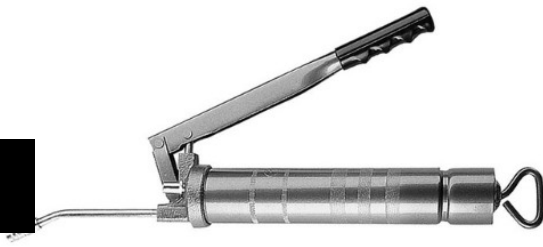

## Samoa 500cc Lever Action Grease Pump

REF: N/A DEPOT: LEVENS

**£25** + VAT

BRAND: SAMOA

YEAR	HOURS/MILES	WEIGHT
-	-	-

500cc lever action grease pump includes filler valve, rigid stem with 4-jaw hydraulic connector.

### Key features

Universal grease pumps to be used with 400 g (14 oz) grease cartridges or with bulk grease. Bulk grease loading by suction or using a filler pump.

Pump locking with ratchet.

Maximum working pressure: 500 bar (7,250 psi)