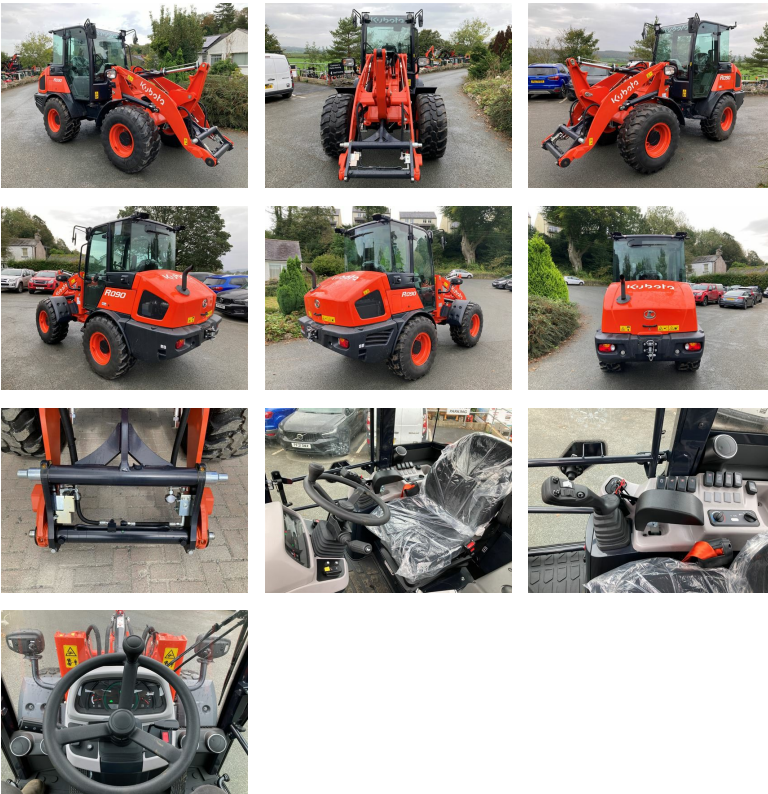

## Kubota R090 loading shovel

REF: 11062 DEPOT: LEVENS

**£42,950** + VAT

BRAND: KUBOTA

YEAR	HOURS/MILES	WEIGHT
2023	-	-

### Key features

- 65hp
- 2 Speed hydrostatic
- Auxillary lines
- Hydraulic locking pins
- Diff lock
- Air conditioning
- Anti-theft system
- 4.1 metre max lift height or 3.03m with pallet forks attached
- 2.16 tonne lift capacity
- No attachments included in this price