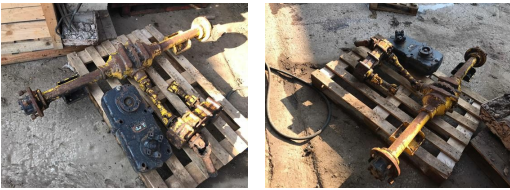

Used

Dumper axle and Dropbox

REF: N/A DEPOT: LEVENS

POA

YEAR	HOURS/MILES	WEIGHT
-	-	-

Key features

- 5 stud dumper axle
- Drop box
- Sold as seen

LEVENS