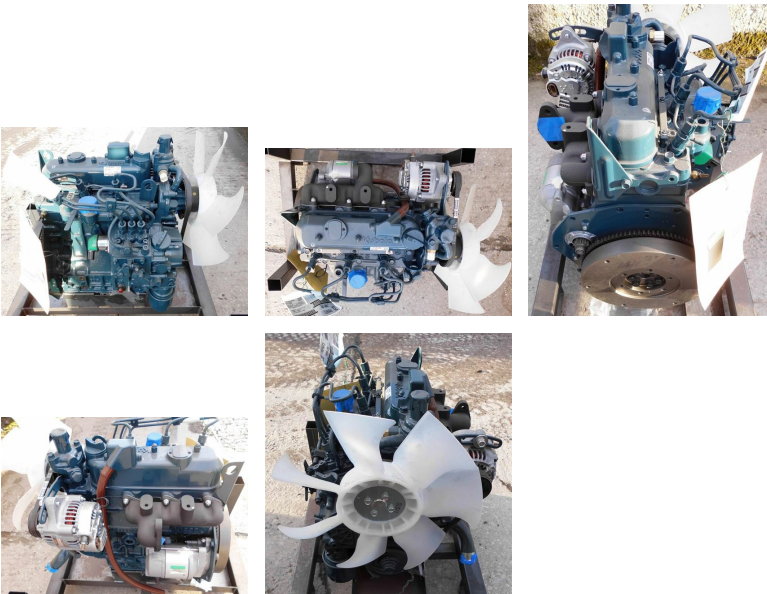

New ~ To Order

Kubota D1105 Engine - Excavator Spec

REF: N/A DEPOT: LEVENS

£3,400 + VAT

BRAND: KUBOTA

YEAR	HOURS/MILES	WEIGHT
-	-	-

A new Kubota D1105 excavator spec engine complete with rotating electrics.

Key features

- Brand new with 12 months warranty
- Application: KX36-2 KX36-2@ KX41-2 U20 U20-3 U25-3

Email steve@pvdobson.com

LEVENS

015395 60833

Ivy House Works LA8 8PG

WASHINGTON

0191 8160991