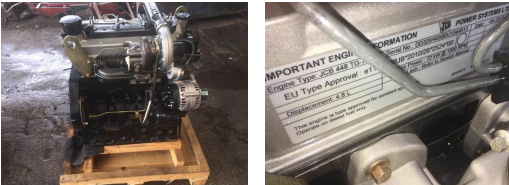

## JCB 448 320/40580 engine

REF: N/A DEPOT: LEVENS

**£6,500** + VAT

BRAND: JCB

YEAR	HOURS/MILES	WEIGHT
-	-	-

### Key features

A new JCB 448 74kw engine comes complete with turbo and electrics etc.

*Always looking to buy JCB 448 engines.*