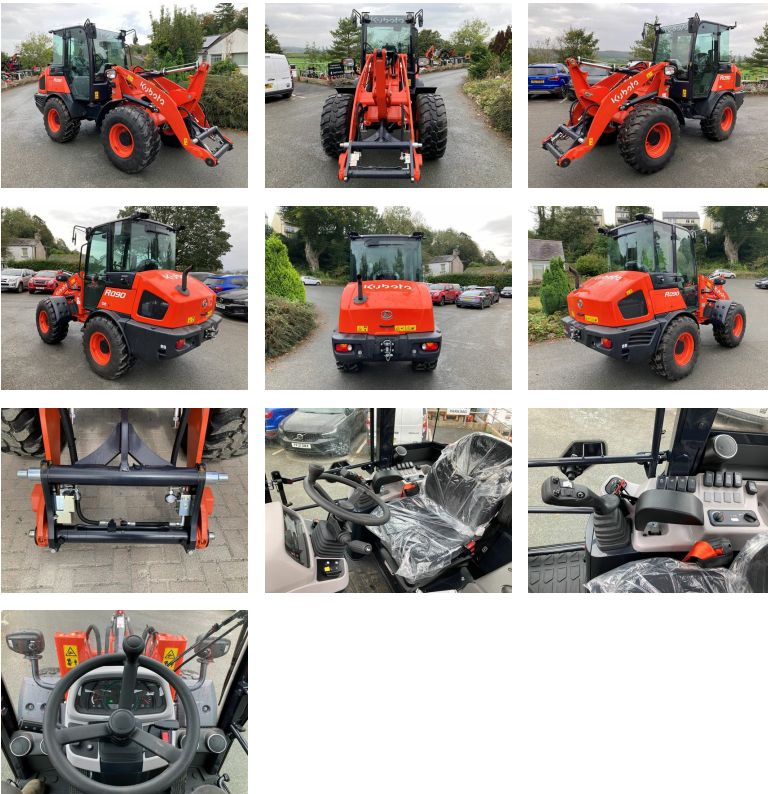

Ex-Demo ~ In Stock

Kubota RO90 loading shovel

REF: 11062 DEPOT: LEVENS

£42,950 + VAT

BRAND: KUBOTA

YEAR	HOURS/MILES	WEIGHT
2023	100	-

Key features

- 65hp
- 2 Speed hydrostatic
- Auxillary lines
- Hydraulic locking pins
- Diff lock
- Air conditioning
- Anti-theft system
- 4.1 metre max lift height or 3.03m with pallet forks attached
- 2.16 tonne lift capacity
- No attachments included in this price

Note: We move machines to keep them in good working order. Hours are approximate.

LEVENS

015395 60833

Ivy House Works LA8 8PG

WASHINGTON

0191 8160991

26 Brindley Road NE37 2SB

SKIPTON