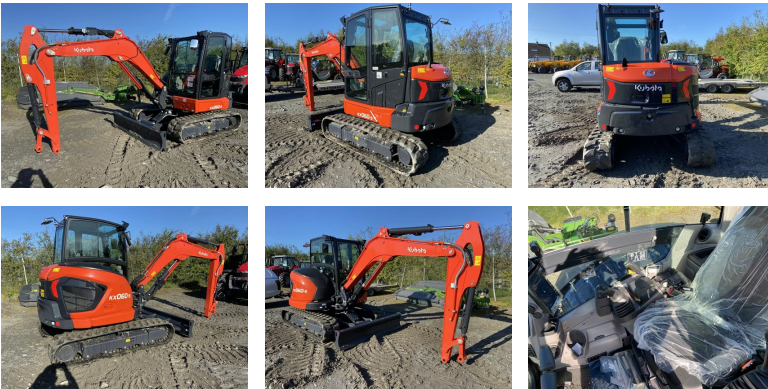

Kubota KX060-5 excavator

REF: N/A DEPOT: LEVENS

POA

BRAND: KUBOTA

YEAR	HOURS/MILES	WEIGHT
-	-	5700

The next generation of mini excavators with advanced performance, comfort, and safety. Kubota's new 5-ton mini excavators are ready to take charge and deliver new levels of performance, comfort, and safety for a wide range of jobs.

All feature newly designed interiors and exteriors, and all are built with the most advanced technology Kubota has to offer.

Key features

- 6 tonne machine
- Hammer lines
- Auto idle
- 2 speed tracking
- Blade
- Rubber tracks
- Anti-theft system