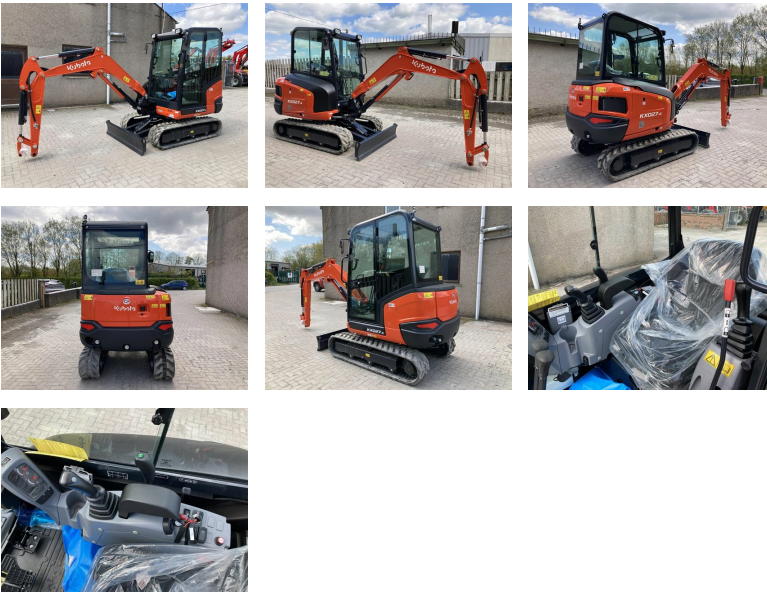

## Kubota KX027-4 excavator

REF: VARIOUS DEPOT: LEVENS

**POA**

BRAND: KUBOTA

YEAR	HOURS/MILES	WEIGHT
-	-	-

### Key features

- 2.7 tonne
- Hammer lines
- 2 Speed tracking
- Blade
- Rubber tracks
- Anti-theft system