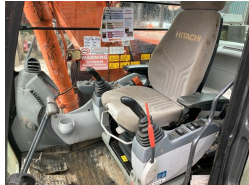

LEVENS

015395 60833

Ivy House Works LA8 8PG

WASHINGTON

0191 8160991

26 Brindley Road NE37 2SB

SKIPTON

01756 701166

Unit 2, Snaygill Industrial Estate BD23 2QR

CHORLEY

01772 426248

Unit 3M, Eaton Point PR7 7NG