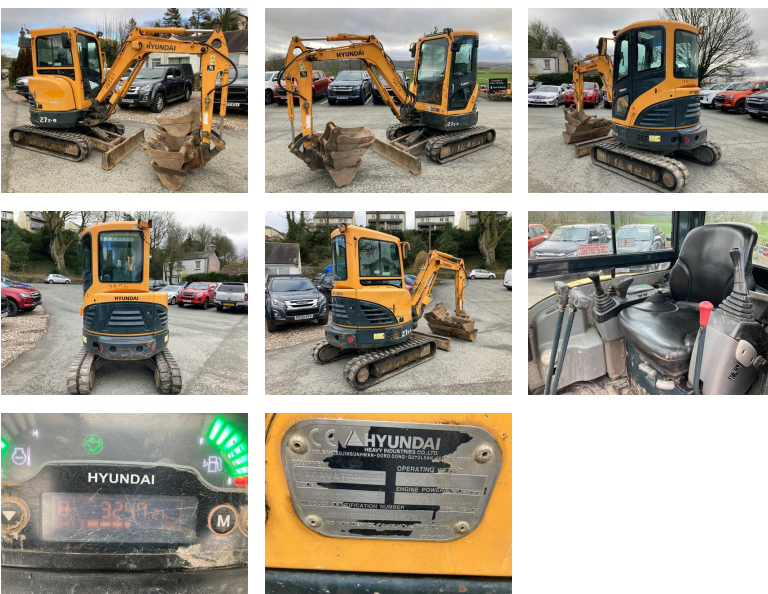

## Hyundai Robex 27z-9 Excavator

REF: 01076 DEPOT: LEVENS

**£14,950** + VAT

BRAND: HYUNDAI

YEAR	HOURS/MILES	WEIGHT
2017	3250	-

- Hitch to pick up Hitachi ex30 buckets
- 2 Buckets provided with each machine
- Sold as seen

### Key features

- 2.7 tonne
- Manual hitch
- Hammer lines
- 2 speed tracking
- Blade
- Rubber tracks

*Note: We move machines to keep them in good working order. Hours are approximate.*