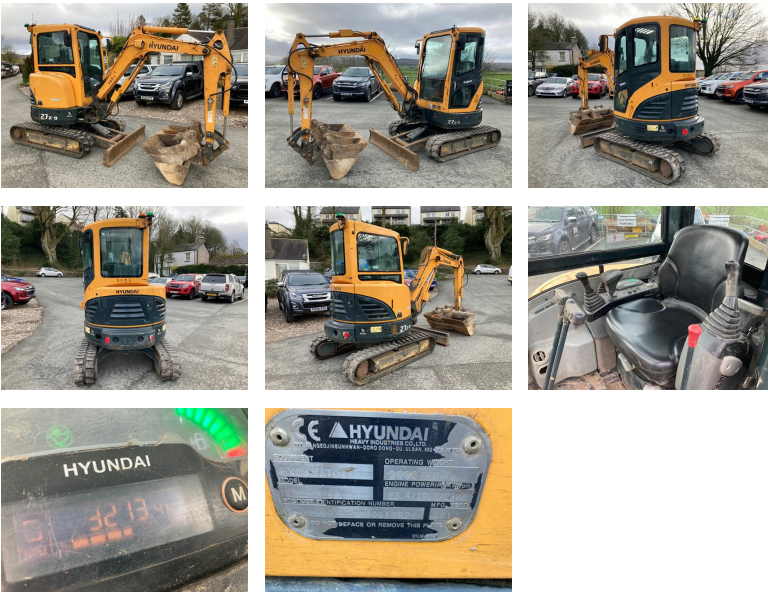

Hyundai Robex 27z-9 Excavator

REF: 01082 DEPOT: LEVENS

£15,995 + VAT

BRAND: HYUNDAI

YEAR	HOURS/MILES	WEIGHT
2017	3215	-

- Hitch to pick up Hitachi ex30 buckets
- 2 Buckets provided with each machine

Key features

- 2.7 tonne
- Manual hitch
- Hammer lines
- 2 speed tracking
- Blade
- Rubber tracks

Note: We move machines to keep them in good working order. Hours are approximate.

LEVENS

015395 60833

Ivy House Works LA8 8PG