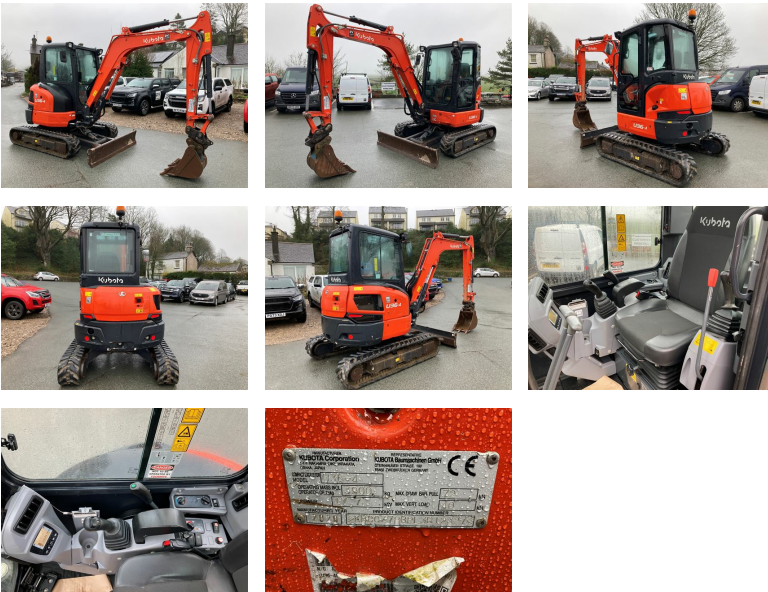

Kubota U36-4 Excavator

REF: 12327 DEPOT: LEVENS

£28,500 + VAT

BRAND: KUBOTA

YEAR	HOURS/MILES	WEIGHT
2020	1825	3900

Key features

- 3.9 tonne
- Zero tailswing
- Hydraulic hitch
- Hammer lines
- 2 speed tracking
- Blade
- Rubber tracks
- Anti-theft system

Note: We move machines to keep them in good working order. Hours are approximate.

LEVENS

015395 60833

Ivy House Works LA8 8PG

WASHINGTON

0191 8160991

26 Brindley Road NE37 2SB

SKIPTON