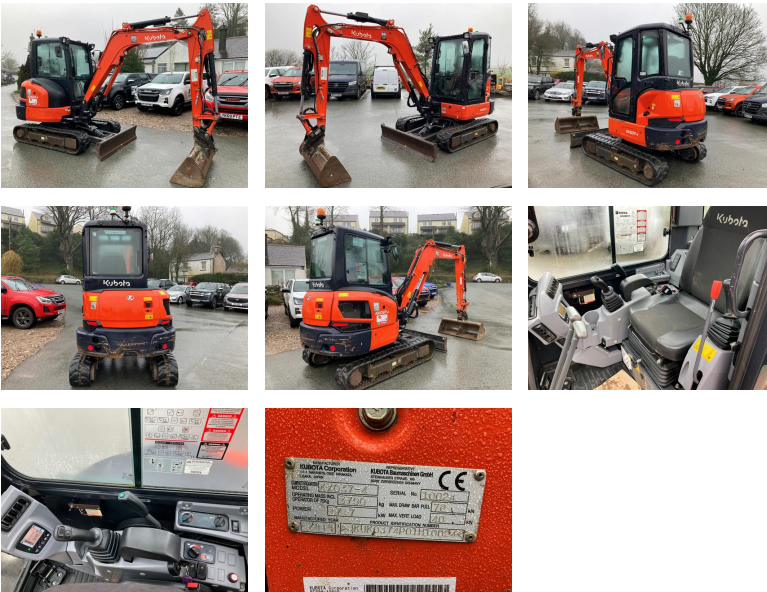

# Kubota KX037-4 Excavator

REF: 10024 DEPOT: LEVENS

**£28,500** + VAT

BRAND: KUBOTA

YEAR	HOURS/MILES	WEIGHT
2019	1500	3790

## Key features

- 3.8 tonne
- Hydraulic hitch
- Hammer lines
- 2 speed tracking
- Blade
- Rubber tracks
- Anti-theft system

*Note: We move machines to keep them in good working order. Hours are approximate.*

### LEVENS

015395 60833

Ivy House Works LA8 8PG