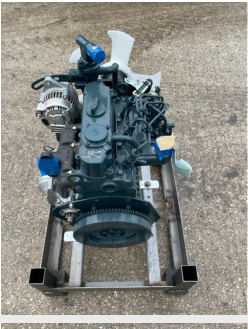

# Kubota D902 Engine - KX41-3

REF: EN-1J2204001 DEPOT: LEVENS

**£2,750** + VAT

BRAND: KUBOTA

YEAR	HOURS/MILES	WEIGHT
-	-	-

Kubota D902 excavator spec engine. It will fit straight in a Kubota KX41-3. It also fits other mini digger applications.

## Key features

18.5HP

New unused with 12 months warranty

Application: Kubota KX41-3 Excavator