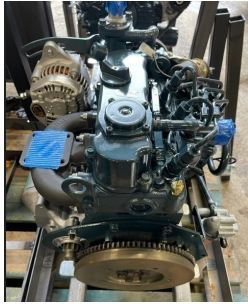

## Kubota D722 Engine

REF: N/A DEPOT: LEVENS

**£2,300** + VAT

BRAND: KUBOTA

YEAR	HOURS/MILES	WEIGHT
-	-	80

Brand new Kubota D722 engine, complete with rotating electrics.

The dipstick is positioned below the injection pump and the oil filter can be found on the starter motor /alternator side.

### Key features

New c/w warranty.

Dimensions: 65 x 55 x 80cm.

Application: Industrial applications.

Email [steve@pvdobson.com](mailto:steve@pvdobson.com)