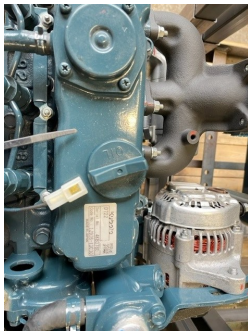

## Kubota D722 Engine

REF: N/A DEPOT: LEVENS

**£2,300** + VAT

BRAND: KUBOTA

YEAR	HOURS/MILES	WEIGHT
-	-	80

Brand new Kubota D722 engine, complete with rotating electrics.

The dipstick is positioned below the injection pump and the oil filter can be found on the starter motor /alternator side.

### Key features

New c/w warranty.

Dimensions: 65 x 55 x 80cm.

Application: Industrial applications.

Email [steve@pvdobson.com](mailto:steve@pvdobson.com)